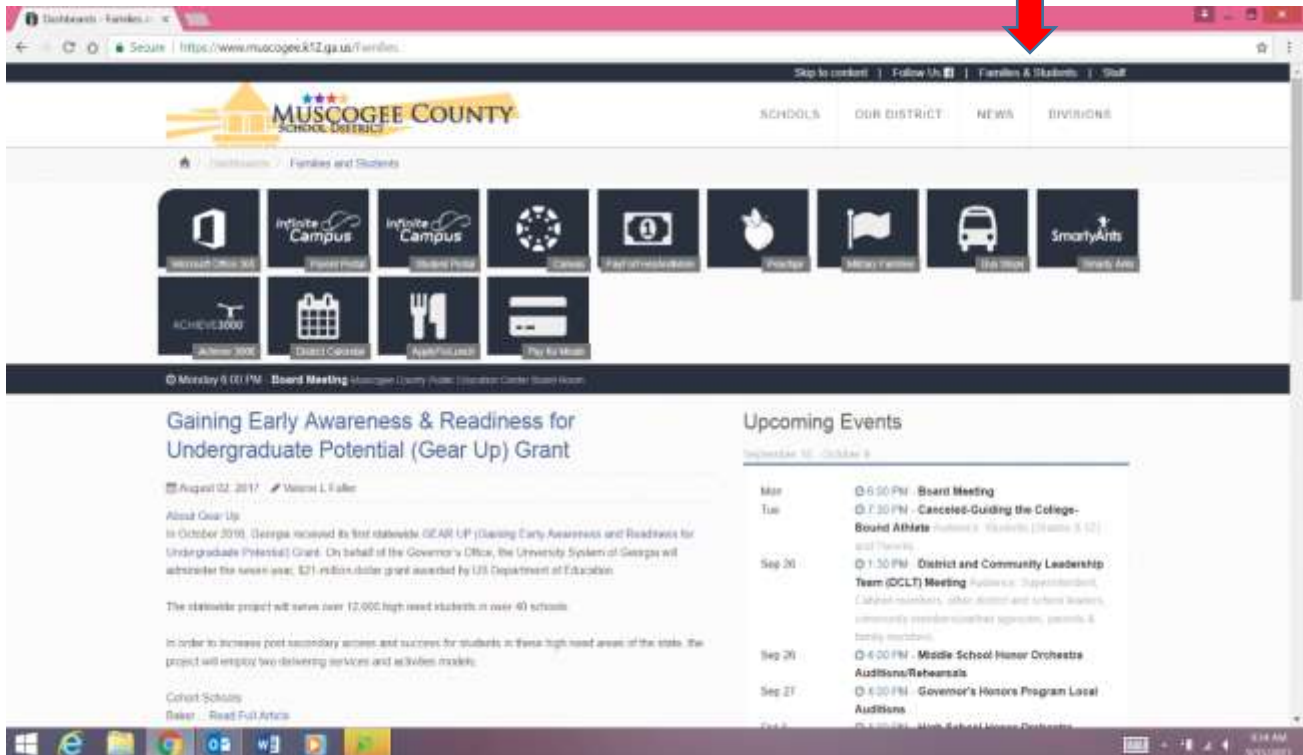

Directions on how to login to Clever Apps (at home)

Google (Muscogee County School District).

Click on Families & Students at the top of the page.

A username and password box may appear. The username is the student's email address GTID#@mcsdgas.com. The password is initpass or birthdate (mm/dd/yy).

Authentication Required

<https://fs.muscogee.k12.ga.us> requires a username and password.

User Name:

Password:

CANCEL

LOG IN

Click on Clever

The screenshot shows a website navigation menu with links for HOME, SCHOOLS, OUR DISTRICT, NEWS, and DIVISIONS. Below the menu is a breadcrumb trail: Home / Dashboards / Families and Students. A large blue arrow points down to a grid of application icons. The icons include: Magnet Application, Achieve 3000, Apply for Lunch, Bus Stop, Canvas, Clever Portal, District Calendar, Microsoft Office 365, Military Families, Infinite Campus Parent Portal, Pay for Meals, Pay for Gas and More, Poacher, SmartyArts, Infinite Campus Student Portal, Studies Weekly, and Technology Center. At the bottom of the page, a footer reads: © Monday 5:00 PM - MCSD Social Studies Fair 110.

Then, click on App.

The screenshot shows the Clever portal interface for Muscogee Co School District. The header is blue with the Clever logo and the text "Muscogee Co School District". Below the header, it says "Viewing all your resources" and "View as Reese". A red arrow points to the "Instructional Apps" section. On the left, there is a sidebar with links for "Instructional Apps", "District Apps", "Staff Apps", and "Clever Help Resources". The main content area is titled "Instructional Apps" and displays a grid of app icons. A banner at the top right of the grid says "Get the Clever Chrome Extension for one-click access to any program". The apps shown are: