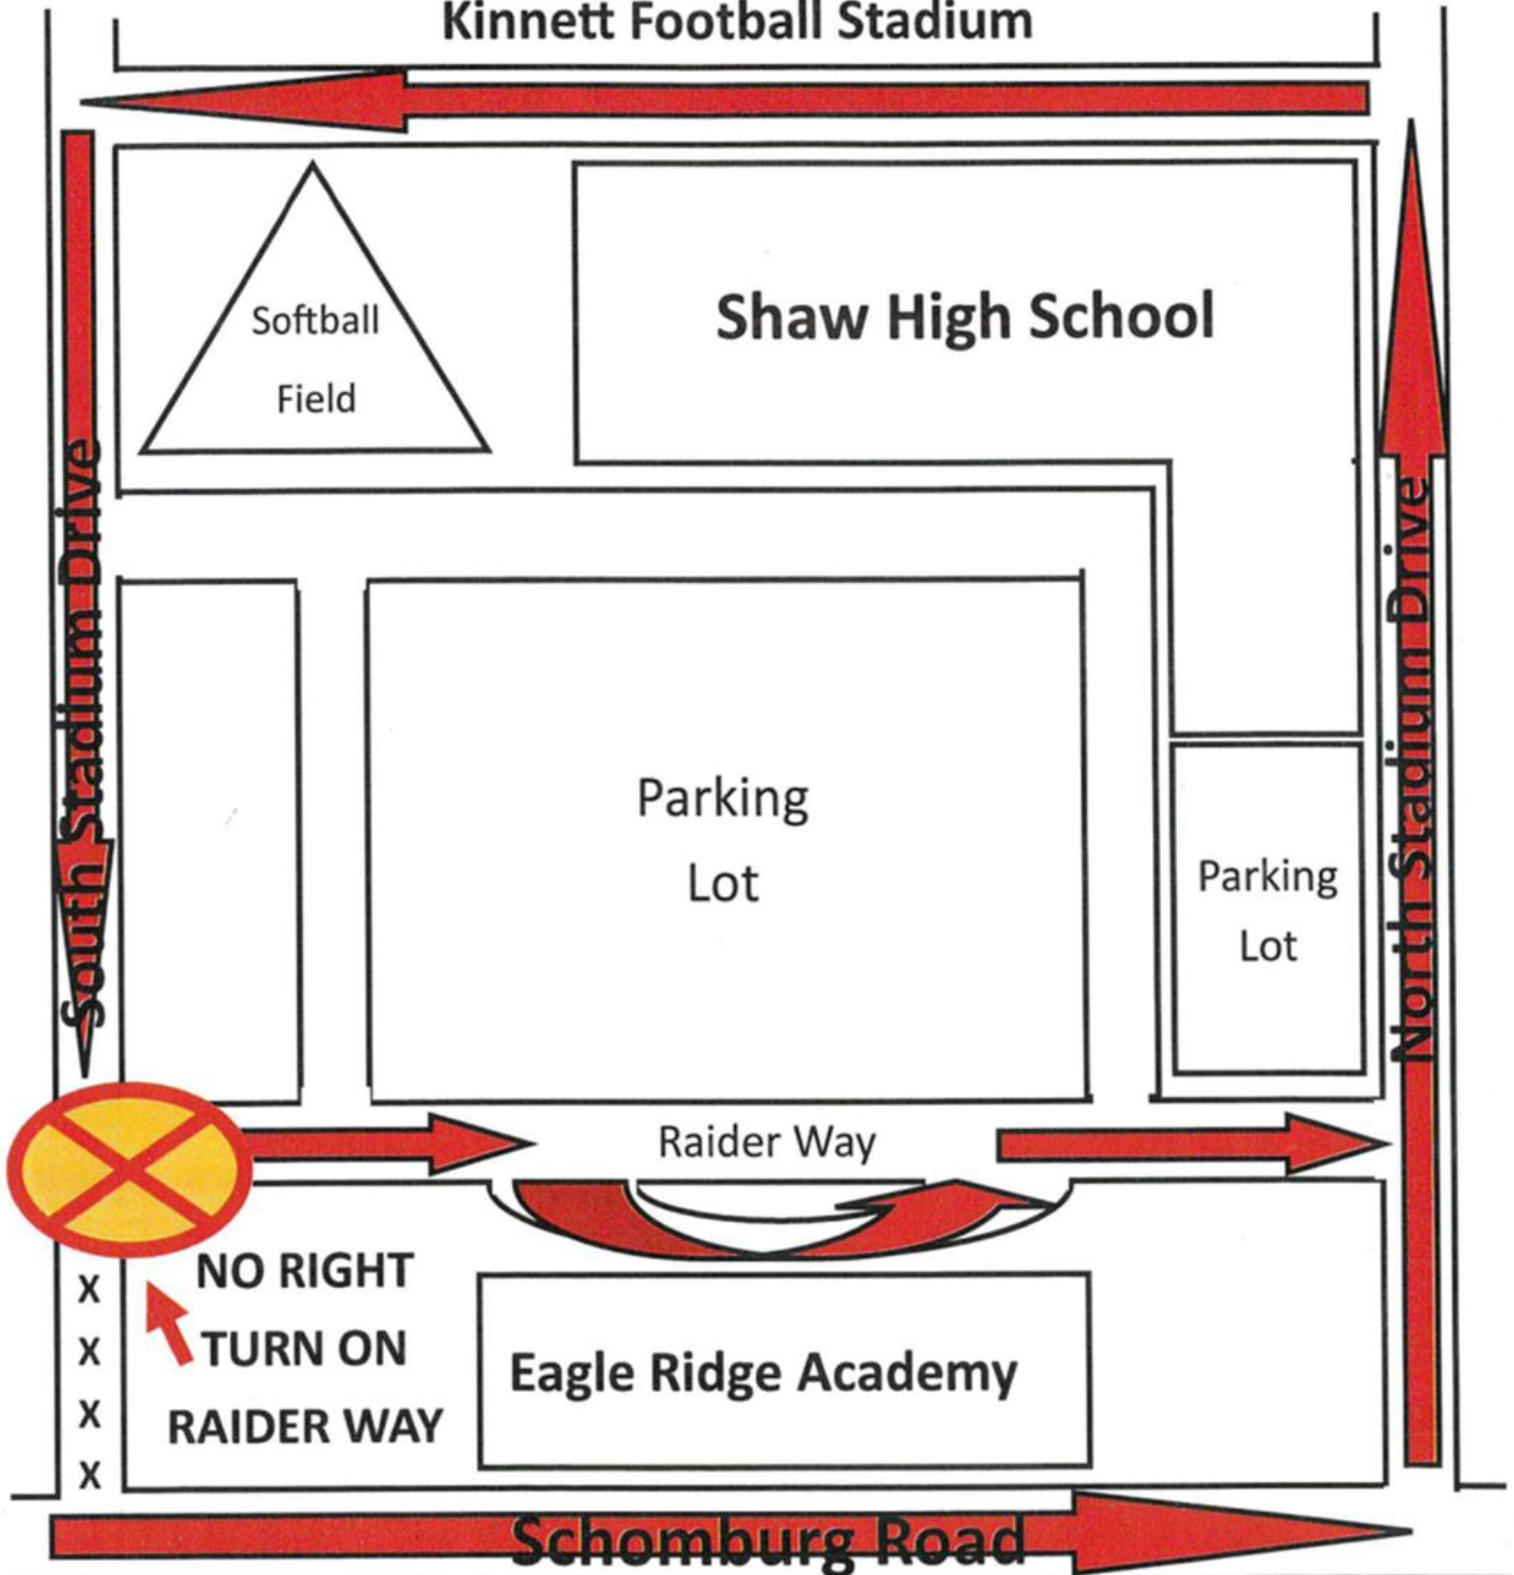

Eagle Ridge Academy Traffic Pattern

Kinnett Football Stadium

Please remain aware of the MCSD traffic initiative for Eagle Ridge Academy. We strive to ease the traffic by following the above designated pattern. We appreciate your support and compliance with our efforts.

<https://muscogeecountyschooldistrict.adobeconnect.com/p1cywbcl2sk/>