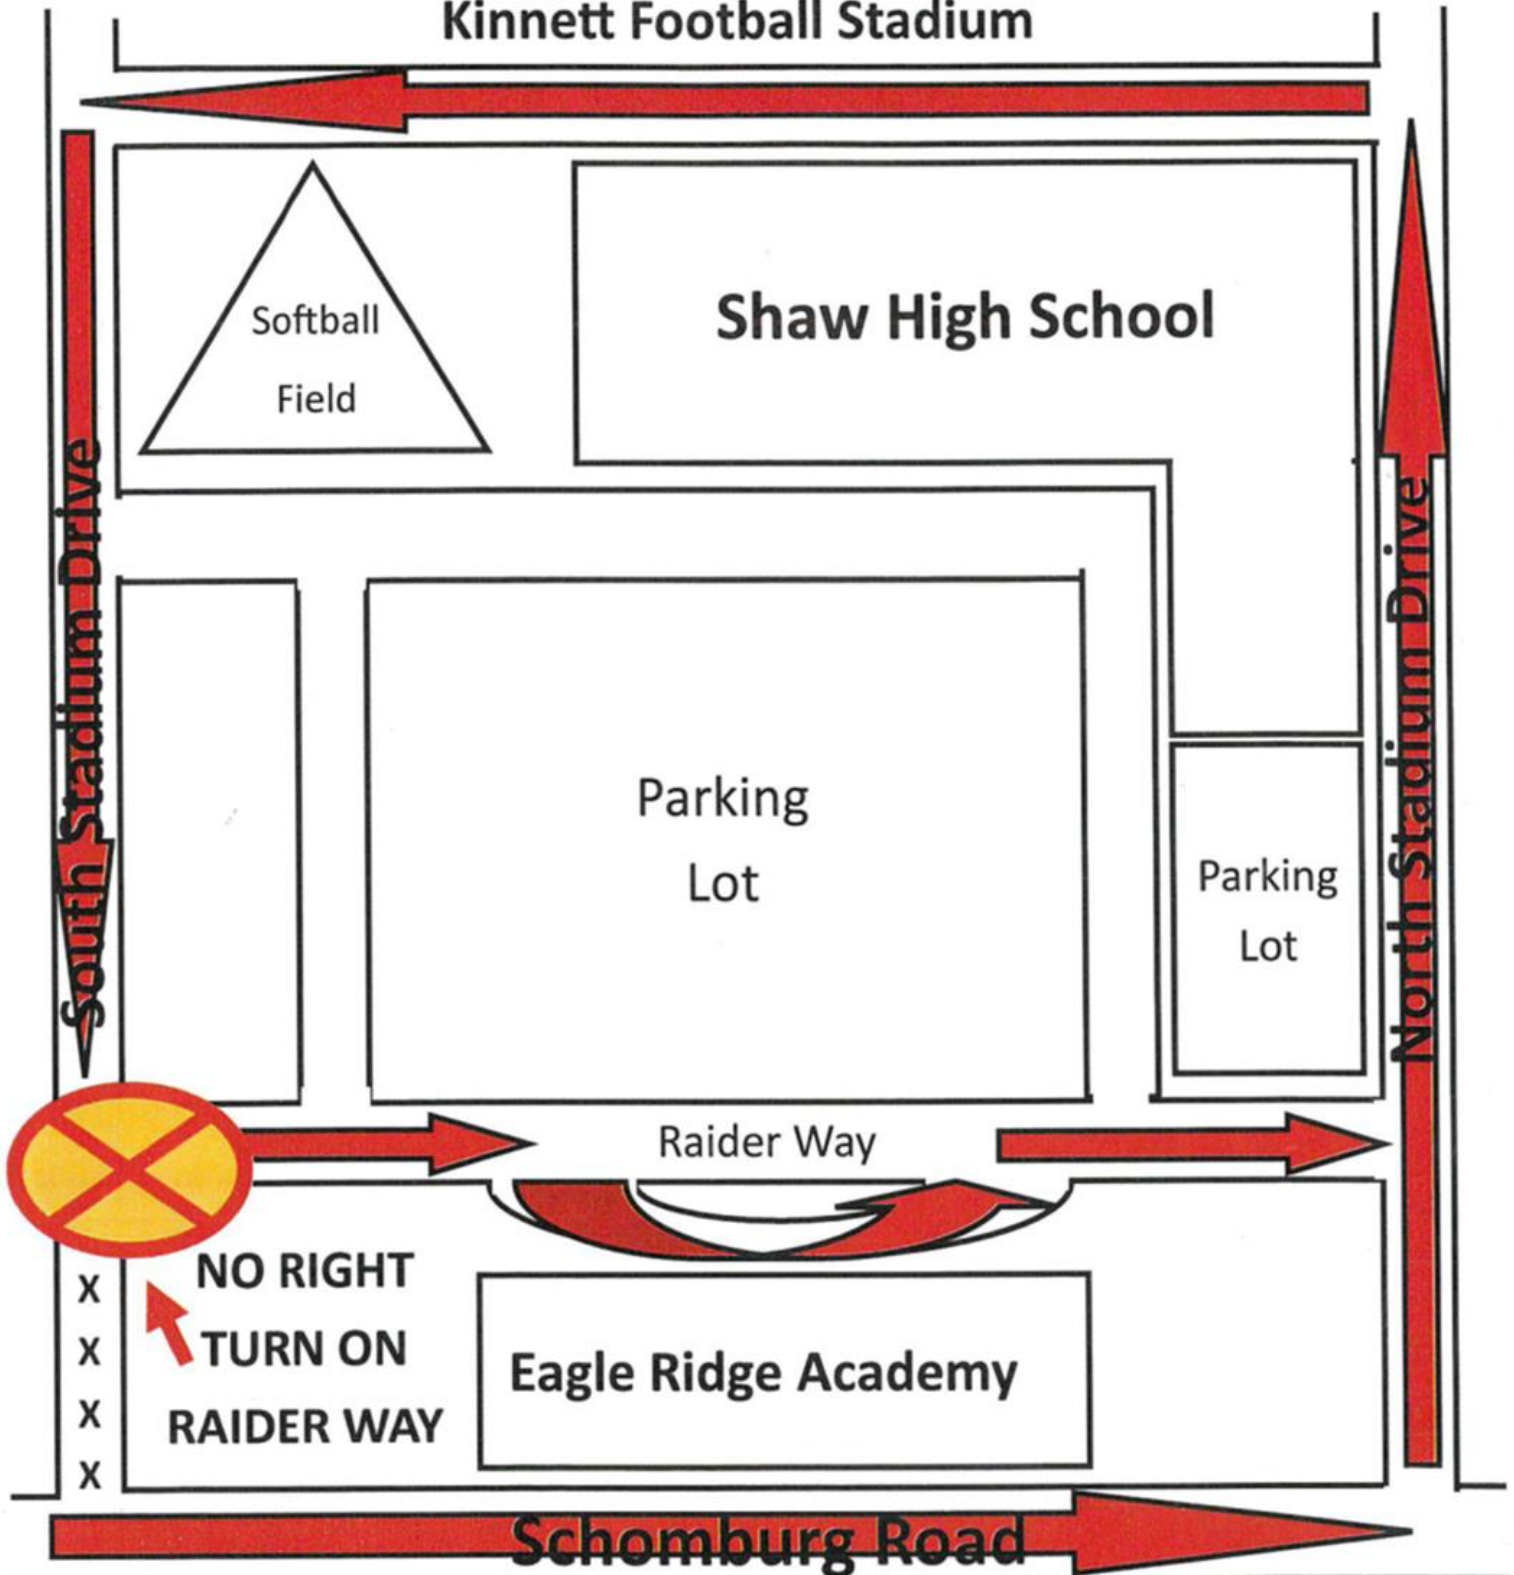

Eagle Ridge Academy Traffic Pattern

Kinnett Football Stadium

Please remain aware of the MCSD traffic initiative for Eagle Ridge Academy. We strive to ease the traffic by following the above designated pattern. We appreciate your support and compliance with our efforts.

<https://muscoegecountyschooldistrict.adobeconnect.com/p1cywbcl2sk/>