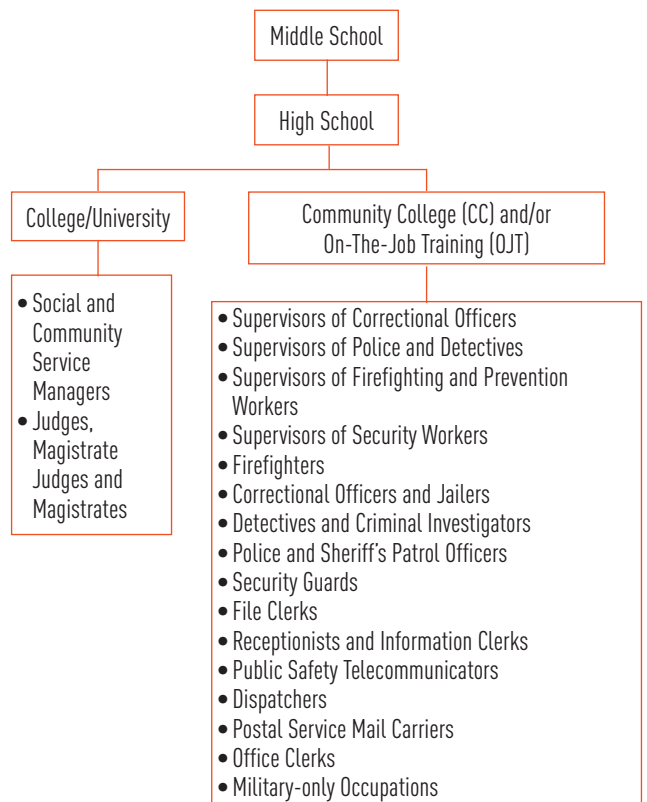

CAREER PATHS

see more public service careers and chamber partners

6

Chamber Partners Offering Careers in Public Service