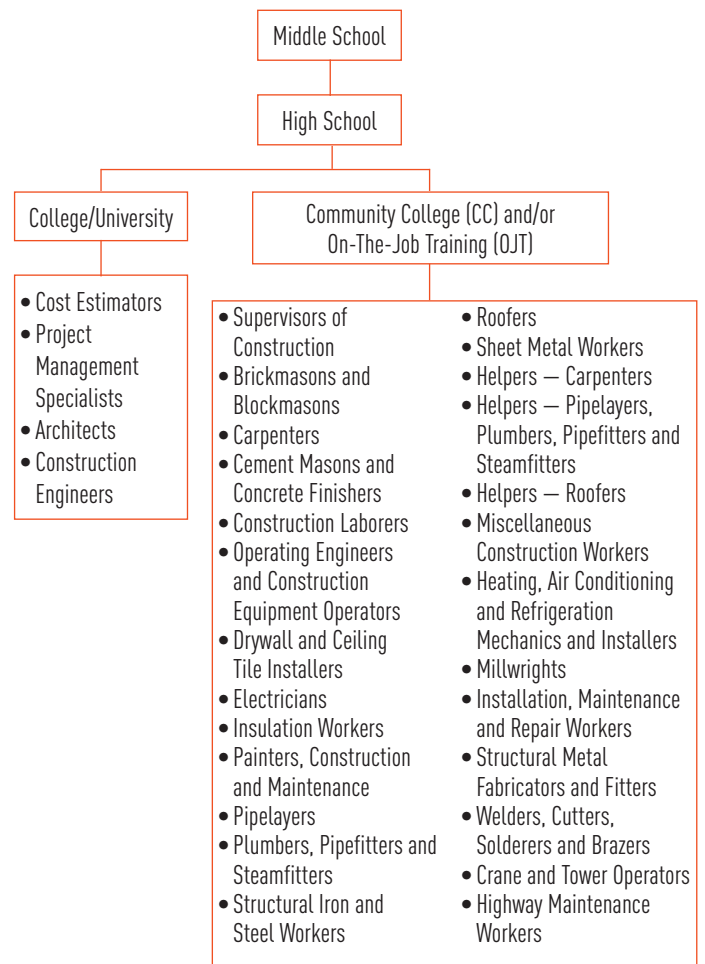

CAREER PATHS

see more construction careers and chamber partners

103

Chamber Partners Offering Careers in Construction