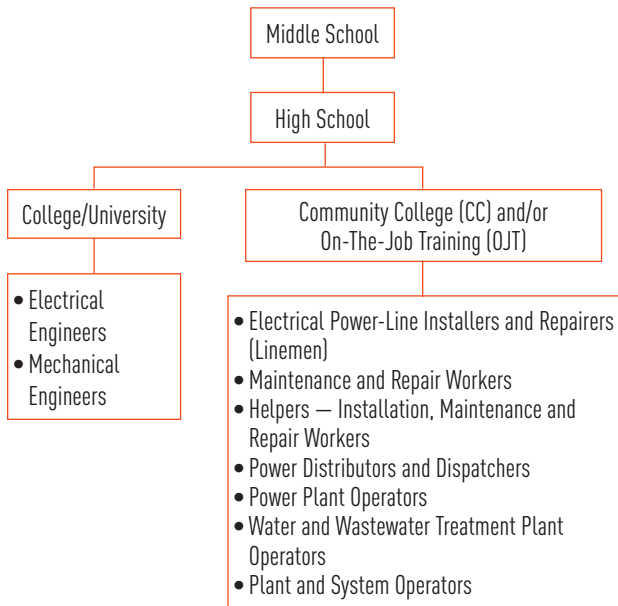

CAREER PATHS

HIGH-WAGE, HIGH-DEMAND CAREERS

Electrical Engineers	$79,178.99 - $128,146.95	Bachelor's Degree
Mechanical Engineers	$72,293.27 - $104,138.78	Bachelor's Degree
Electrical Power-Line Installers and Repairers (Linemen)	$60,219.00 - $97,474.79	CC or OJT
Maintenance and Repair Workers	$26,253.46 - $42,552.41	CC or OJT
Helpers — Installation, Maintenance and Repair Workers	$27,124.13 - $36,382.57	CC or OJT
Power Distributors and Dispatchers	$73,884.91 - $119,659.54	CC or OJT
Power Plant Operators	$60,776.13 - $96,411.03	CC or OJT
Water and Wastewater Treatment Plant Operators	$35,417.77 - $54,772.63	CC or OJT
Plant and System Operators	$32,899.29 - $64,299.05	CC or OJT

8

Chamber Partners
Offering Careers
in Energy and
Utilities

see more
energy &
utilities careers
and chamber
partners