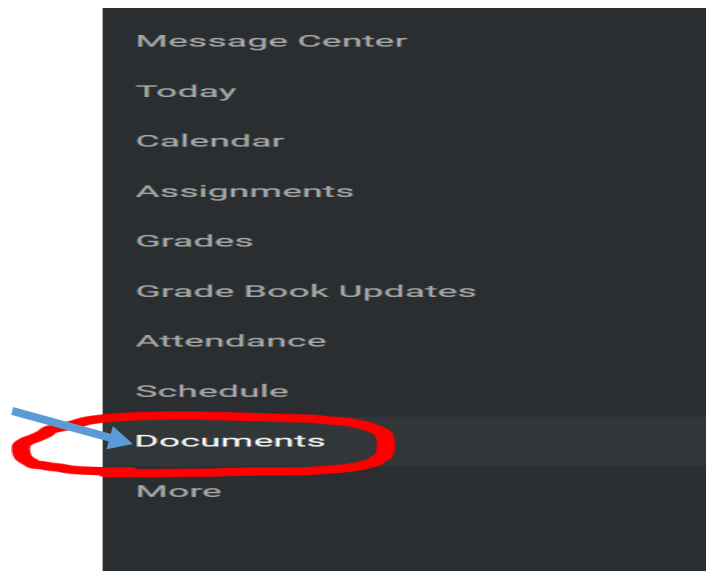

3) If you have more than one student in your account, select a student using the drop-down list

4) Click the "Documents" link in the menu