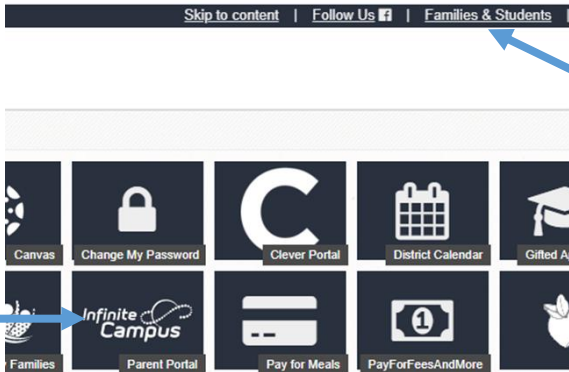

## Accessing Student Progress Reports/Report Cards

Infinite Campus Portal

Muscogee County School District

You can view and print up-to-date Progress Reports and/or Report Cards for a student at any time through the Parent/Student Portal. Please read the directions below to learn more:

**1) Under the Families & Students tab on the MCSD web site, click the Parent Portal tile**

**2) Log on to your Parent/Student Portal account**

**3) If you have more than one student in your account, select a student using the drop-down list**