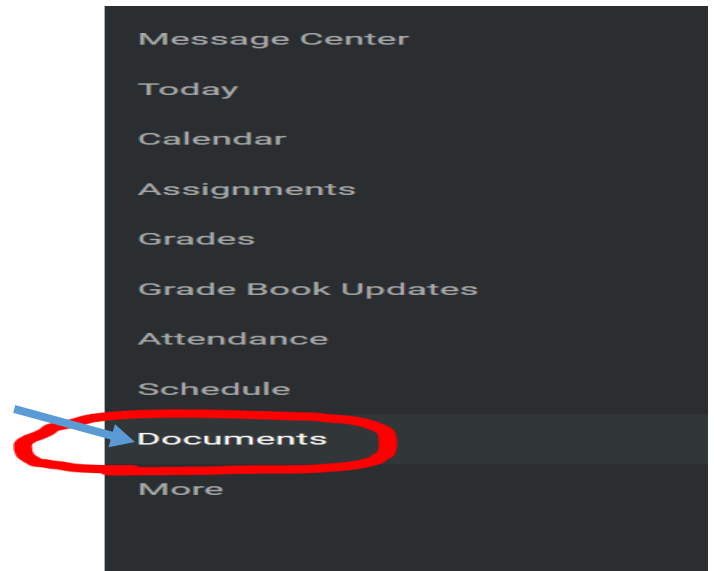

3) If you have more than one student in your account, select a student using the drop-down list

4) Click the "Documents" link in the menu