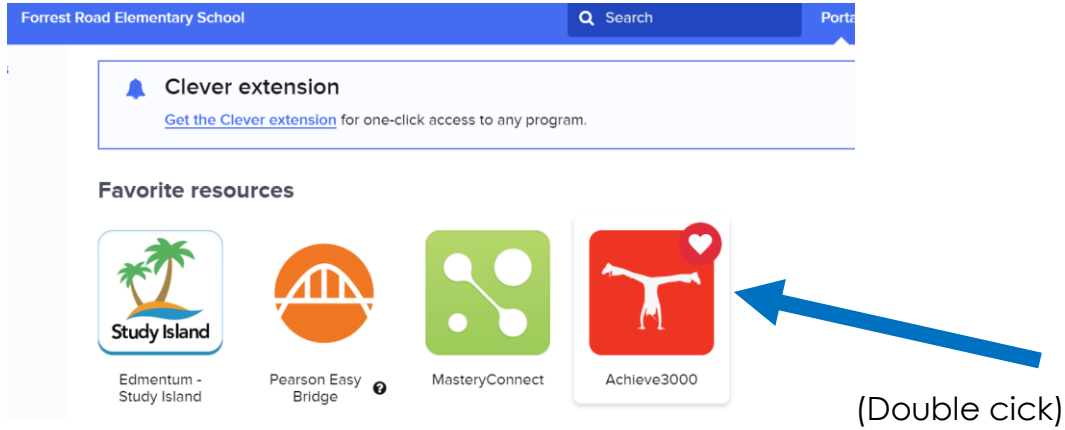

Knowing how your child is performing on Achieve 3000.

1. Students log into Achieve thru Clever using their GTID number@mcsdgas.com

Password: mc(6 digit birthdate)

2. When the Achieve 3000 screen opens up, you will see this task bar.

Click onto **My Lessons**

3. Pull down the task bar and click onto Activities.

4. The activities your child will show on the screen. Click onto the black arrow on the left to have the activities present from the most recent. On this, you will be able to see when was the last time your child completed a lesson in Achieve 3000 and their score. (The 1st try is considered for growth on their Lexile Level).