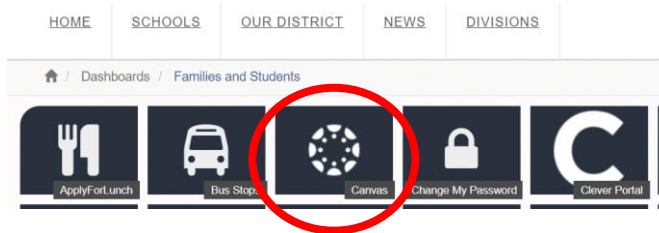

The Clever Portal should pop up automatically – Click on Canvas Icon

Canvas

If the Clever Portal does not pop up – Go to MCSD Website www.muscogee.k12.ga.us and click on

Click on Canvas:

Log In to Canvas:

Directions to login to Clever Portal (If student needs to get back into Clever from Google Chrome or a different device.)

Go to: MCS D Website www.muscogee.k12.ga.us and click on FAMILIES

Click on: Clever Portal