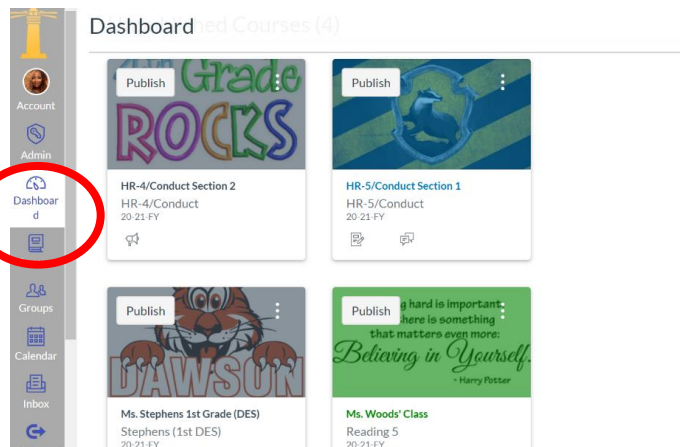

Username: GTID Number (see sticker above)

K – 2 Password: initpass

3 – 5 Password: mcbirthday (ex: mc081512)

Click on:

Dashboard and find your homeroom Teacher's Homepage

Click On Zoom Button to get started!

Directions to login to Clever Portal (If student needs to get back into Clever from Google Chrome or a different device.)

Go to: MCS D Website www.muscogee.k12.ga.us and click on FAMILIES

Click on: Clever Portal